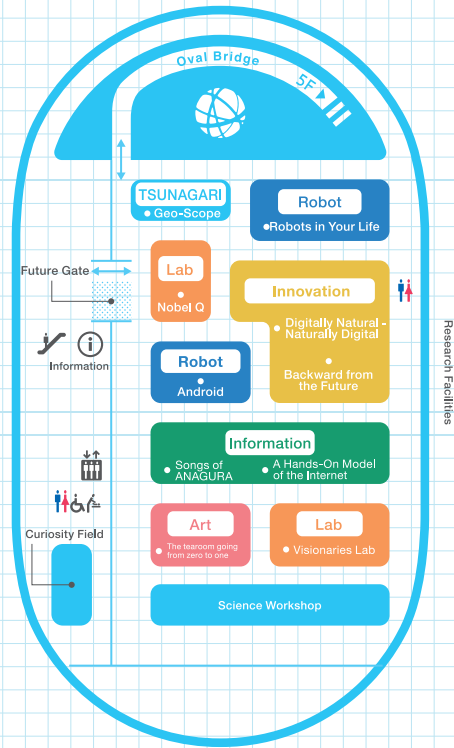

1F Symbol Zone

Discover your Earth

Using the latest scientific data and tools, discover your planet, at how all life is connected, and how to sustain your home, this beautiful Earth.

3F Permanent Exhibition Zone

Create your future

This zone welcomes you to first imagine a future society and lifestyle that you want, and then think on how you can make your dream future a reality.

5F Permanent Exhibition Zone

Explore the frontiers

This zone allows you to explore space, your solar system, the Earth and all life there on a wide variety of scales.

FLOOR GUIDE

7F Communication Floor (Miraikan Hall, Innovation Hall, Conference Room (Jupiter, Uranus, Saturn, Neptune, Mercury, Mars, Venus)) Viewing Lounge (Restaurant)

1F 3F 5F

Geo-Cosmos

Normally showing "the Earth."

3F

Curiosity Field

Experience scientific perspectives together with children.

5F

Co-Studio