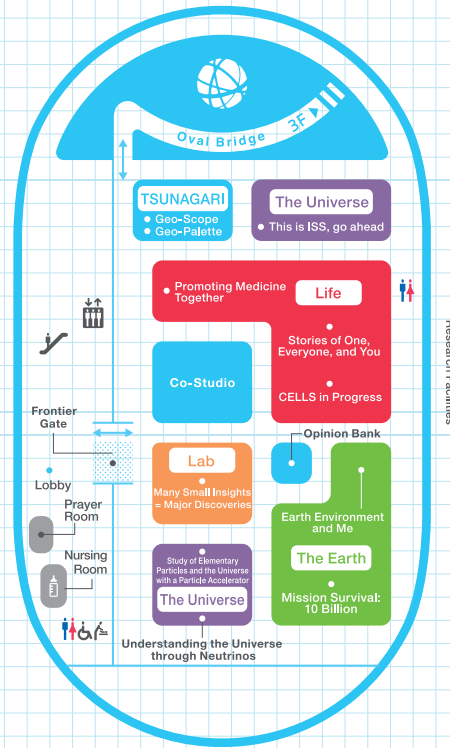

1F Symbol Zone

Discover your Earth

Using the latest scientific data and tools, discover your planet, at how all life is connected, and how to sustain your home, this beautiful Earth.

3F Permanent Exhibition Zone

Create your future

This zone welcomes you to first imagine a future society and lifestyle that you want, and then think on how you can make your dream future a reality.

5F Permanent Exhibition Zone

Explore the frontiers

This zone allows you to explore space, your solar system, the Earth and all life there on a wide variety of scales.

FLOOR GUIDE

7F Communication Floor (Miraikan Hall, Innovation Hall, Conference Room (Jupiter, Uranus, Saturn, Neptune, Mercury, Mars, Venus)) Viewing Lounge (Restaurant)

1F 3F 5F

Geo-Cosmos

Normally showing "the Earth."

3F

Curiosity Field

Experience scientific perspectives together with children.

5F

Co-Studio