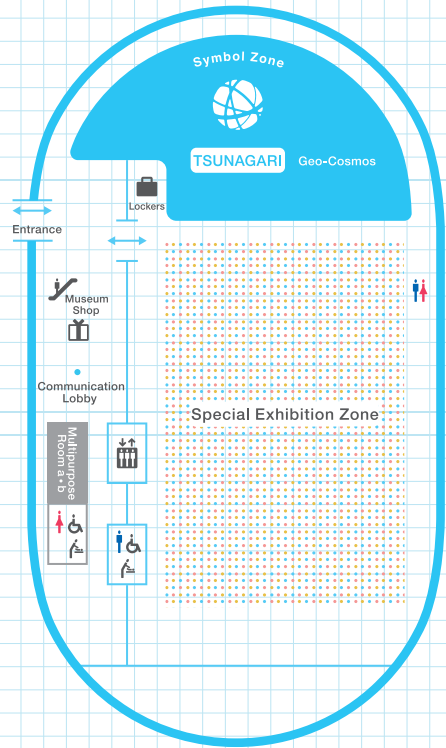

1F Symbol Zone

Discover your Earth

Using the latest scientific data and tools, discover your planet, at how all life is connected, and how to sustain your home, this beautiful Earth.

3F Permanent Exhibition Zone

Create your future

This zone welcomes you to first imagine a future society and lifestyle that you want, and then think on how you can make your dream future a reality.

5F Permanent Exhibition Zone

Explore the frontiers

This zone allows you to explore space, your solar system, the Earth and all life there on a wide variety of scales.

FLOOR GUIDE

7F Communication Floor (Miraikan Hall, Innovation Hall, Conference Room (Jupiter, Uranus, Saturn, Neptune, Mercury, Mars, Venus)) Viewing Lounge (Restaurant)

1F 3F 5F

Geo-Cosmos

Normally showing "the Earth."

3F

Curiosity Field

Experience scientific perspectives together with children.

5F

Co-Studio