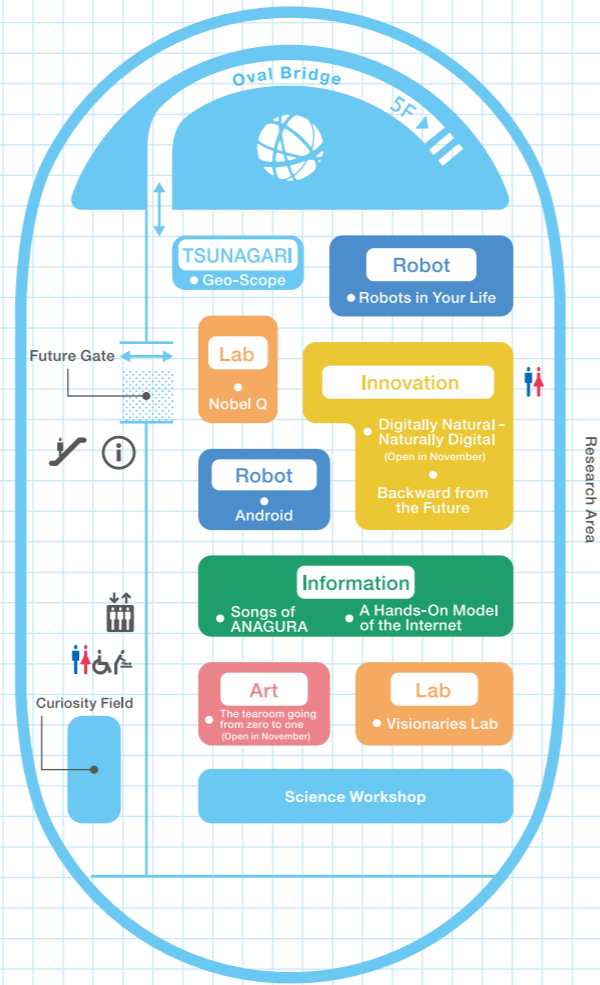

1F Symbol Zone Discover your Earth

Using the latest scientific data and tools, discover your planet, at how all life is connected, and how to sustain your home, this beautiful Earth.

3F Permanent Exhibition Zone Create your future

This zone welcomes you to first imagine a future society and lifestyle that you want, and then think on how you can make your dream future a reality.

5F Permanent Exhibition Zone Explore the frontiers

This zone allows you to explore space, your solar system, the Earth and all life there on a wide variety of scales.

FLOOR GUIDE

7F Communication Floor (Conference Room) Viewing Lounge (Restaurant)

6F Dome Theater

5F Permanent Exhibition Zone Café

3F Permanent Exhibition Zone Curiosity Field

1F Symbol Zone Special Exhibition Zone UNI-CUB Station

1F 3F 5F

Geo-Cosmos

Enjoy movies screened on the "Globe-like display". (Approx. 2-10 minutes)

3F

ASIMO

ASIMO demonstrates amazing movements suggesting your future with robots.

🕒 11:00 / 13:00 / 14:00 / 16:00 (Approx. 10 minutes)