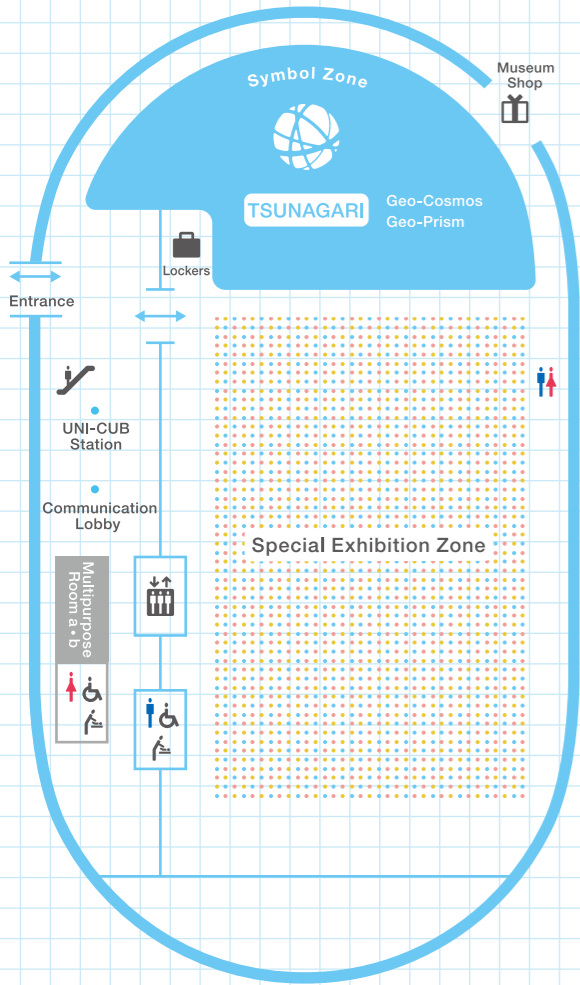

1F Symbol Zone Discover your Earth

Using the latest scientific data and tools, discover your planet, at how all life is connected, and how to sustain your home, this beautiful Earth.

3F Permanent Exhibition Zone Create your future

This zone welcomes you to first imagine a future society and lifestyle that you want, and then think on how you can make your dream future a reality.

5F Permanent Exhibition Zone Explore the frontiers

This zone allows you to explore space, your solar system, the Earth and all life there on a wide variety of scales.

FLOOR GUIDE

7F Communication Floor (Conference Room) Viewing Lounge (Restaurant)

6F Dome Theater

5F Permanent Exhibition Zone Café

3F Permanent Exhibition Zone Curiosity Field

1F Symbol Zone Special Exhibition Zone UNI-CUB Station

1F 3F 5F

Geo-Cosmos

Enjoy movies screened on the "Globe-like display". (Approx. 2-10 minutes)

3F

ASIMO

ASIMO demonstrates amazing movements suggesting your future with robots.

🕒 11:00 / 13:00 / 14:00 / 16:00 (Approx. 10 minutes)