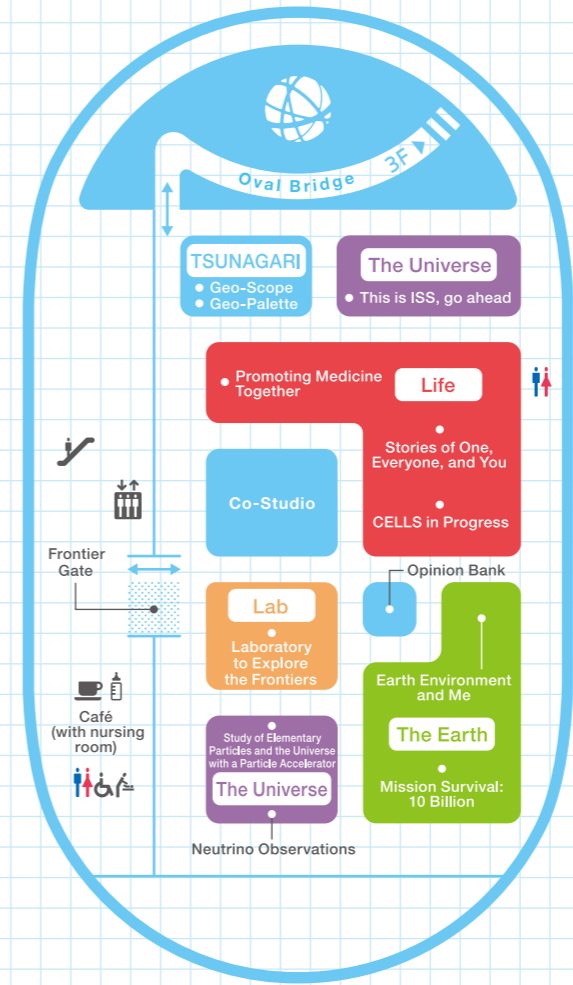

1F Symbol Zone Discover your Earth

Using the latest scientific data and tools, discover your planet, at how all life is connected, and how to sustain your home, this beautiful Earth.

3F Permanent Exhibition Zone Create your future

This zone welcomes you to first imagine a future society and lifestyle that you want, and then think on how you can make your dream future a reality.

5F Permanent Exhibition Zone Explore the frontiers

This zone allows you to explore space, your solar system, the Earth and all life there on a wide variety of scales.

FLOOR GUIDE

7F Communication Floor (Conference Room) Viewing Lounge (Restaurant)

6F Dome Theater

5F Permanent Exhibition Zone Café

3F Permanent Exhibition Zone Curiosity Field

1F Symbol Zone Special Exhibition Zone UNI-CUB Station