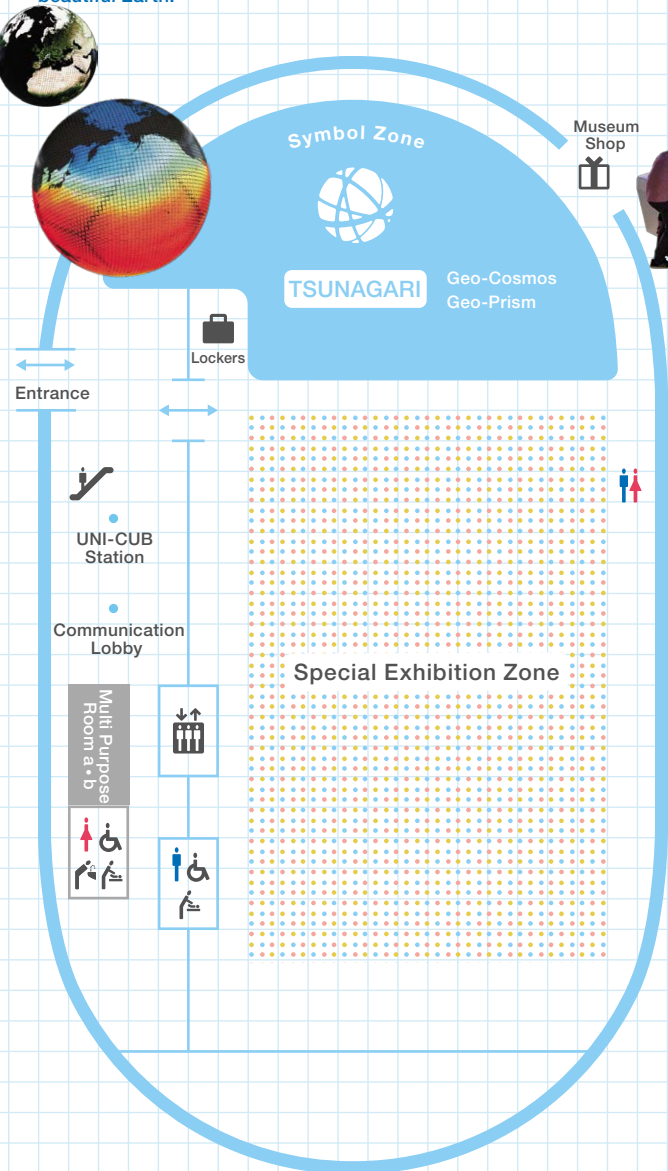

1F Symbol Zone Discover your Earth

Using the latest scientific data and tools, discover your planet, at how all life is connected, and how to sustain your home, this beautiful Earth.

3F Permanent Exhibition Zone Create your future

This zone welcomes you to first imagine a future society and lifestyle that you want, and then think on how you can make your dream future a reality.

5F Permanent Exhibition Zone Explore the frontiers

This zone allows you to explore space, your solar system, the Earth and all life there on a wide variety of scales.

- Museum Shop
- Café
- Elevator
- Escalator
- Lockers
- Information
- Nursing Room
- Drinking Fountain
- Restrooms