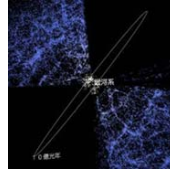

VR Theater

Reservations are required for the VR Theater. Please pick up your reserved ticket at the information station on the 5F.

* As this exhibit operates on a first-come-first-served basis, please obtain a reservation ticket after assembling in your group for admission.

4D2U spacewalk

You can experience high-profile 3D images presented by the Four-dimensional Digital Universe Project, NAOJ. Based on observation and simulation results gained through the latest astronomical techniques, you can experience a magnificent space journey from the solar system to the end of the universe.

Time Schedule	spacewalk	14:20	15:20	16:20(Only on Sat., Sun., Holidays)

(c) 4D2U Project,NAOJ