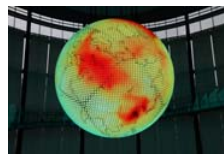

CO₂ Concentration Past and Present

The map shows the carbon dioxide distribution observed by ground-based observation stations over last three decades. Many researchers indicate that the increasing of the CO₂ concentration is caused by the use of fossil beginning with the Industrial Revolution.
[Data provided by Japan Meteorological Agency]